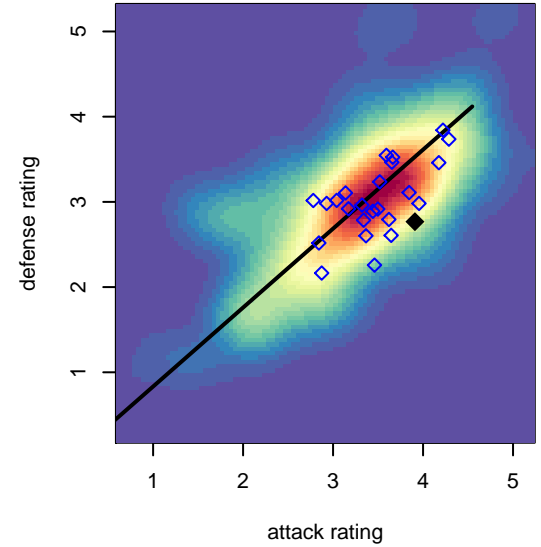

Crossfire Oregon Green I B98
 Dots are actual minus expected GF (blue circles) and GA (red triangles).
 Blue line is smoothed change in attack strength. Red is smoothed change in defense strength.

**attack and defense variance (black dot)
relative to other teams
and top 10 in region**

**attack and defense rating
relative to others at age
and all opponents in last 13 months**

**attack and defense rating
relative to others at age
and all opponents in last 13 months**

Performance relative to 13 month average

Performance relative to 13 month average

Distribution of opponents
 Red = Lose zone, Blue = Win zone, Green = Even
 Black line separates win/lose zones

lot. A=Neither has attack advantage, B=Opponent has both attack and defense advantage, C=Opponent has both attack and defense disadvantage, D=Both have