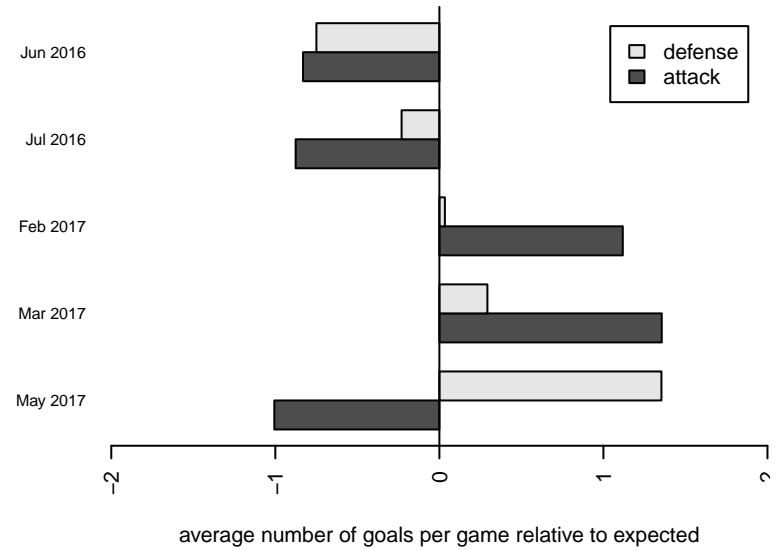

Crossfire Oregon Green I B98
 Dots are actual minus expected GF (blue circles) and GA (red triangles).
 Blue line is smoothed change in attack strength. Red is smoothed change in defense strength.

**attack and defense variance (black dot)
relative to other teams
and top 10 in region**

**attack and defense rating
relative to others at age
and all opponents in last 13 months**

**attack and defense rating
relative to others at age
and all opponents in last 13 months**

Performance relative to 13 month average

Performance relative to 13 month average

Distribution of opponents
 Red = Lose zone, Blue = Win zone, Green = Even
 Black line separates win/lose zones

lot. A=Neither has attack advantage, B=Opponent has both attack and defense advantage, C=Opponent has both attack and defense disadvantage, D=Both have