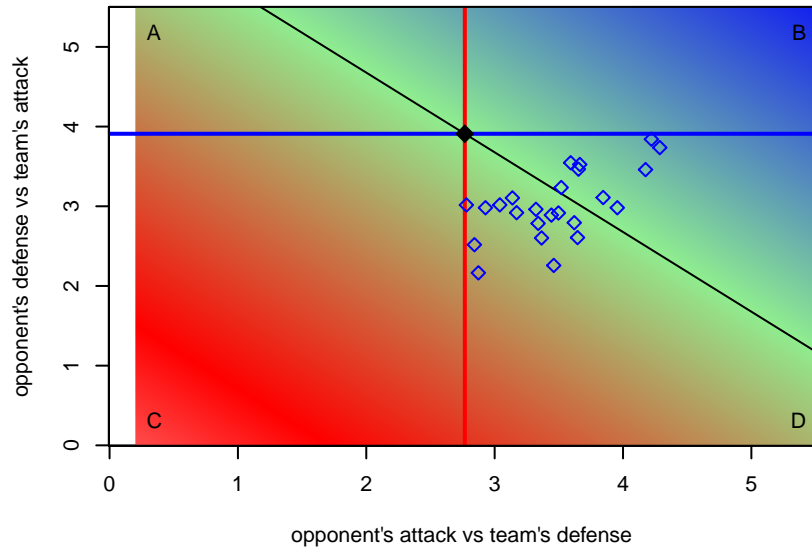

Crossfire Oregon Green I B98
 Dots are actual minus expected GF (blue circles) and GA (red triangles).
 Blue line is smoothed change in attack strength. Red is smoothed change in defense strength.

**attack and defense variance (black dot)
relative to other teams
and top 10 in region**

**attack and defense rating
relative to others at age
and all opponents in last 13 months**

**attack and defense rating
relative to others at age
and all opponents in last 13 months**

Performance relative to 13 month average

Performance relative to 13 month average

Distribution of opponents
 Red = Lose zone, Blue = Win zone, Green = Even
 Black line separates win/lose zones

lot. A=Neither has attack advantage, B=Opponent has both attack and defense advantage, C=Opponent has both attack and defense disadvantage, D=Both have