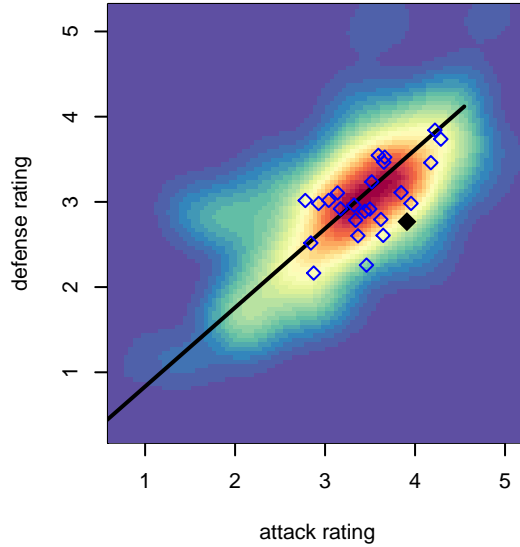

Crossfire Oregon Green I B98

Crossfire Oregon
 Lake Oswego, OR
 B98 total strength=1763
 attack=49.88 defense=15.92
 spr league = Win OYS B98 Premier

alt names used:
 CO 98 Green
 Crossfire Oregon 98 Green
 CROSSFIRE OREGON 98 GREEN (OR)
 CROSSFIRE OREGON 98 GREEN (OR)
 Crossfire Oregon 98B Green 1
 CROSSFIRE OREGON 98 GREEN 1 (OR)
 Crossfire Oregon 98B Green 1

Crossfire Oregon Green I B98
 Dots are actual minus expected GF (blue circles) and GA (red triangles).
 Blue line is smoothed change in attack strength. Red is smoothed change in defense strength.

**attack and defense variance (black dot)
relative to other teams
and top 10 in region**

**attack and defense rating
relative to others at age
and all opponents in last 13 months**

**attack and defense rating
relative to others at age
and all opponents in last 13 months**

Performance relative to 13 month average

Performance relative to 13 month average

Distribution of opponents
 Red = Lose zone, Blue = Win zone, Green = Even
 Black line separates win/lose zones

lot. A=Neither has attack advantage, B=Opponent has both attack and defense advantage, C=Opponent has both attack and defense disadvantage, D=Both have