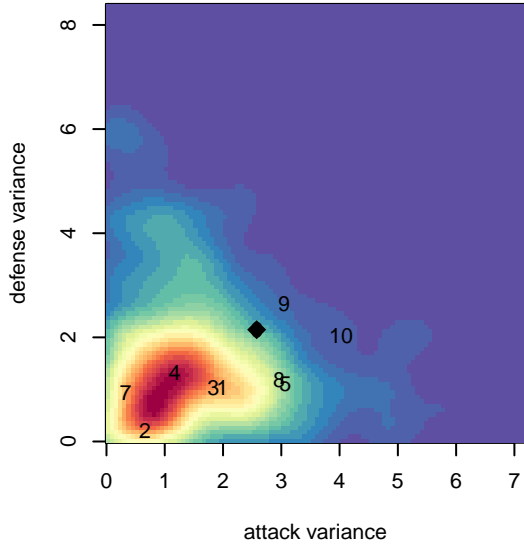

Crossfire Oregon Green I B98

Crossfire Oregon
 Lake Oswego, OR
 B98 total strength=1763
 attack=49.88 defense=15.92
 spr league = Win OYS B98 Premier

alt names used:
 CO 98 Green
 Crossfire Oregon 98 Green
 CROSSFIRE OREGON 98 GREEN (OR)
 CROSSFIRE OREGON 98 GREEN (OR)
 Crossfire Oregon 98B Green 1
 CROSSFIRE OREGON 98 GREEN 1 (OR)
 Crossfire Oregon 98B Green 1

Crossfire Oregon Green I B98
 Dots are actual minus expected GF (blue circles) and GA (red triangles).
 Blue line is smoothed change in attack strength. Red is smoothed change in defense strength.

**attack and defense variance (black dot)
relative to other teams
and top 10 in region**