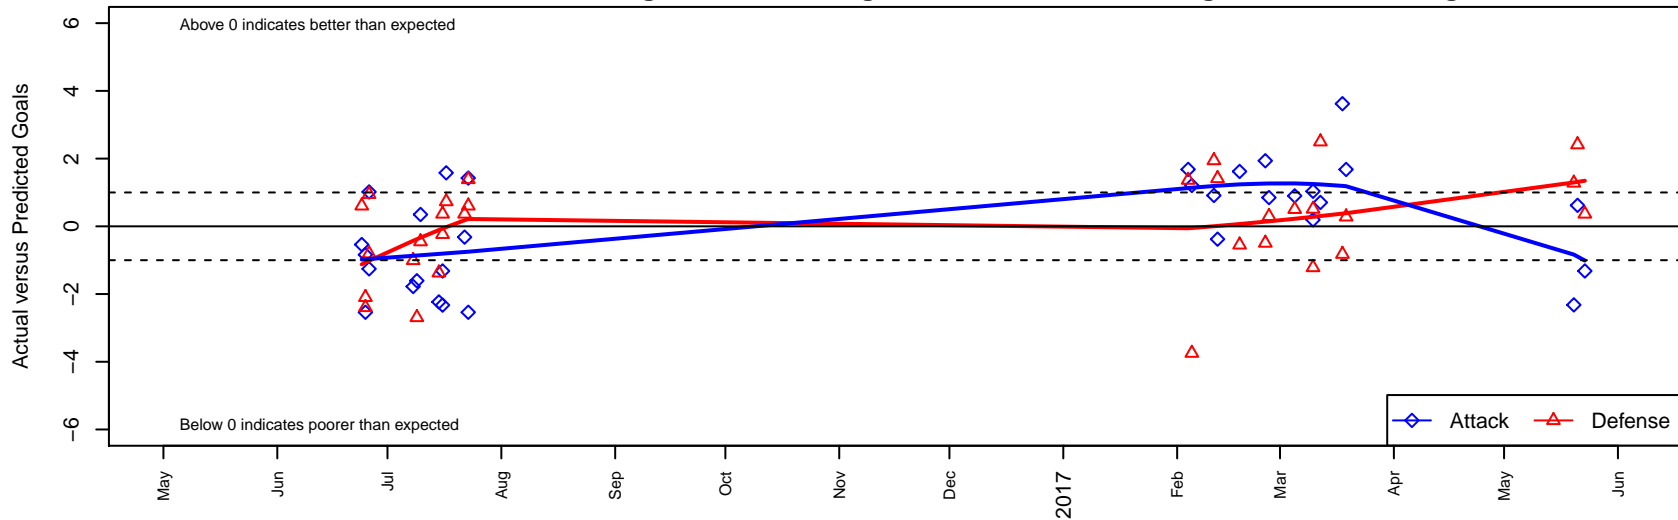

Crossfire Oregon Green I B98

Crossfire Oregon
 Lake Oswego, OR
 B98 total strength=1763
 attack=49.88 defense=15.92
 spr league = Win OYS B98 Premier

alt names used:
 CO 98 Green
 Crossfire Oregon 98 Green
 CROSSFIRE OREGON 98 GREEN (OR)
 CROSSFIRE OREGON 98 GREEN (OR)
 Crossfire Oregon 98B Green 1
 CROSSFIRE OREGON 98 GREEN 1 (OR)
 Crossfire Oregon 98B Green 1

Crossfire Oregon Green I B98
 Dots are actual minus expected GF (blue circles) and GA (red triangles).
 Blue line is smoothed change in attack strength. Red is smoothed change in defense strength.

**attack and defense variance (black dot)
relative to other teams
and top 10 in region**

**attack and defense rating
relative to others at age
and all opponents in last 13 months**

**attack and defense rating
relative to others at age
and all opponents in last 13 months**

Performance relative to 13 month average

Performance relative to 13 month average

Distribution of opponents
 Red = Lose zone, Blue = Win zone, Green = Even
 Black line separates win/lose zones

lot. A=Neither has attack advantage, B=Opponent has both attack and defense advantage, C=Opponent has both attack and defense disadvantage, D=Both have