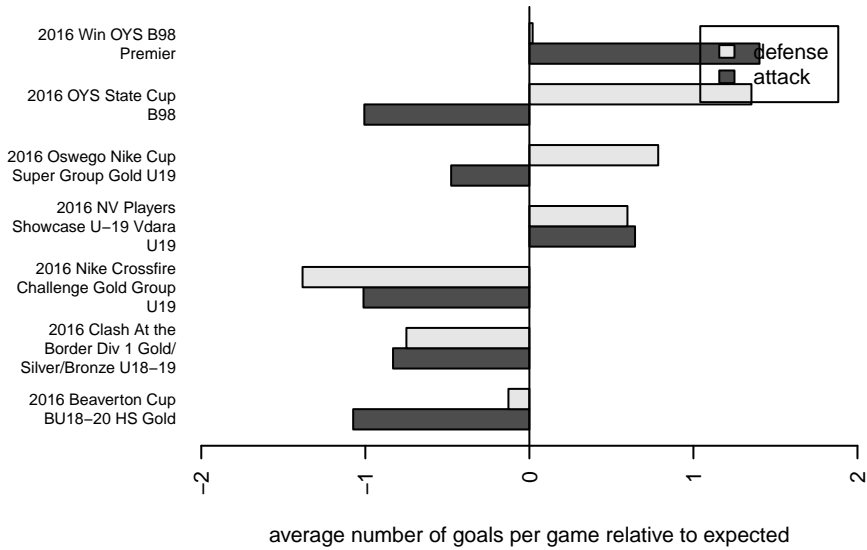

Crossfire Oregon Green I B98
 Dots are actual minus expected GF (blue circles) and GA (red triangles).
 Blue line is smoothed change in attack strength. Red is smoothed change in defense strength.

**attack and defense variance (black dot)
relative to other teams
and top 10 in region**

**attack and defense rating
relative to others at age
and all opponents in last 13 months**

**attack and defense rating
relative to others at age
and all opponents in last 13 months**

Performance relative to 13 month average

Performance relative to 13 month average

Distribution of opponents
 Red = Lose zone, Blue = Win zone, Green = Even
 Black line separates win/lose zones

lot. A=Neither has attack advantage, B=Opponent has both attack and defense advantage, C=Opponent has both attack and defense disadvantage, D=Both have